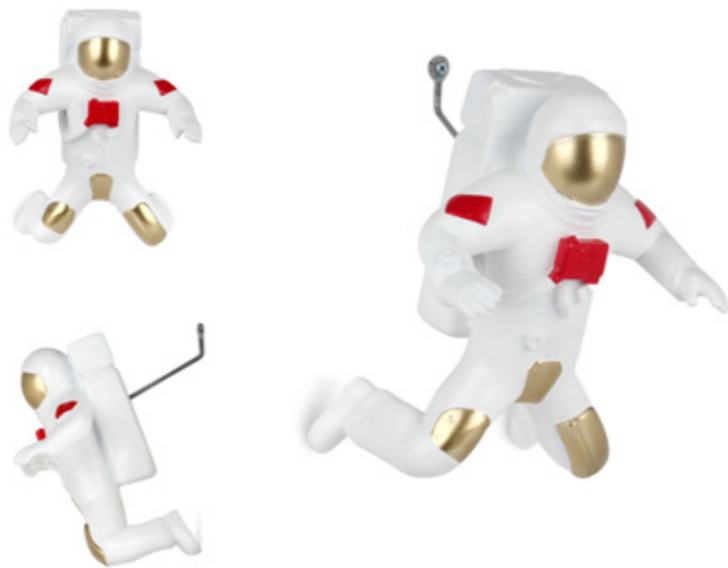

D2419SZ1
Astronaut

Figurative modern resin
sculpture for hanging on
the wall

Dimensions:
H26 x W18 x D13 cm