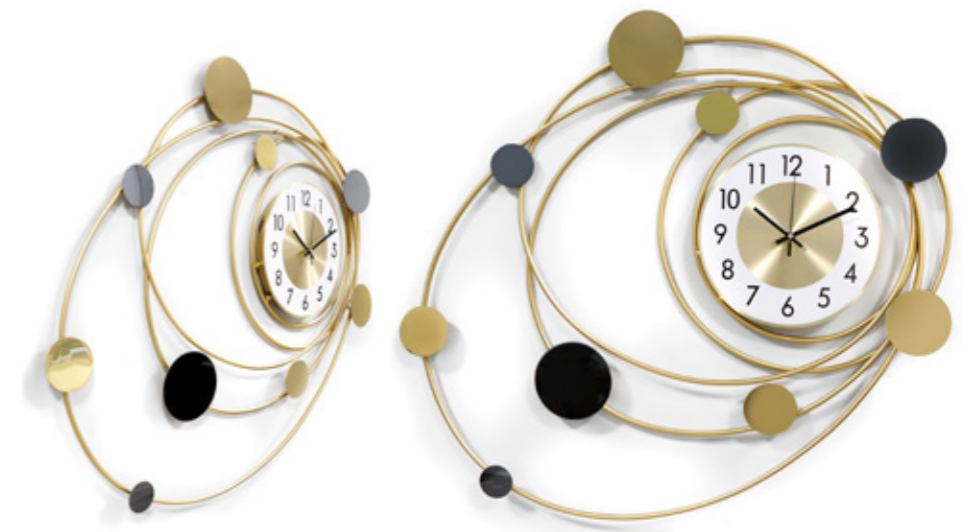

## Features:

ADM design wall clocks are able to combine the need to see the time with that of adding an on-trend decorative feature to a wall in your home.

Geometric lines combined with creativity or minimalist, extremely “cool” solutions to give life to small artworks that fit seamlessly into any setting.

OW019A  
**Planets**

Dimensions:  
68 x 75 x 5 cm

OW021A  
**Square combination 2**

Dimensions:  
63 x 44 x 4 cm

OW020A  
**Square combination 1**

Dimensions:  
69 x 43 x 5 cm

OW022A  
**Galaxy 2**

Dimensions:  
67 x 73 x 5 cm

OW023A  
**Geometric party**

Dimensions:  
63 x 34 x 4 cm

*The images are representative of the product which could present slight variations in color or shape due to craftsmanship.*

OW024A  
**Easy Way**