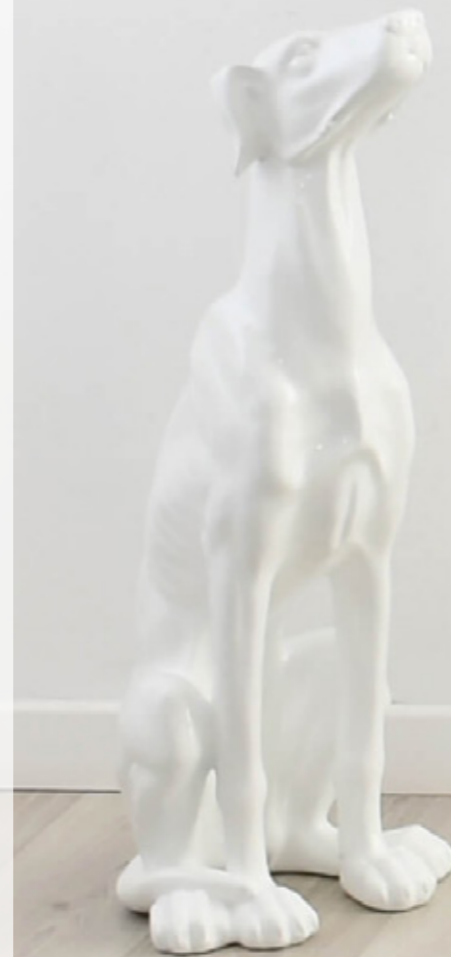

Figurative modern resin  
sculpture

Dimensions:  
H78 x W60 x D25 cm

D8131  
**Greyhound**

Resin Pop Art sculpture

Dimensions:  
H81 x W37 x D31 cm

*The images are representative of the product which could present slight variations in color or shape due to craftsmanship.*