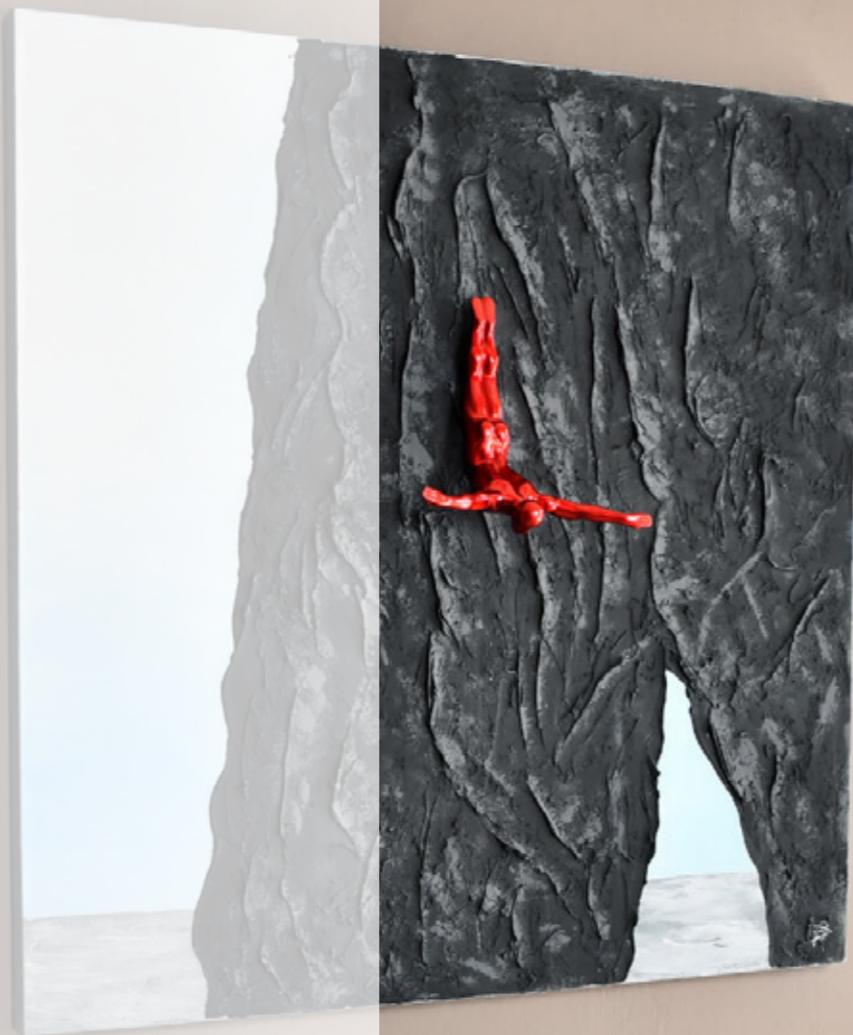

WALL DECORATION

**PAINTINGS WITH SCULPTURE**

Sculpture painting.  
Modern painting,  
by hand on canvas,  
accompanied by resin  
sculpture

Ready-mounted on wooden frames, on which the painted canvas also covers the edges, they are ready to be hung without needing a frame. This type of solution is becoming more and more popular in contemporary design.

Dimensions:  
120 x 80 x 3,5 cm

WS004X1  
**Diving in a waterfall**

Dimensions:  
120 x 80 x 3,5 cm

WS005X1  
**Rock dive**

Dimensions:  
100 x 100 x 3,5 cm

*The images are representative of the product which could present slight variations in color or shape due to craftsmanship.*